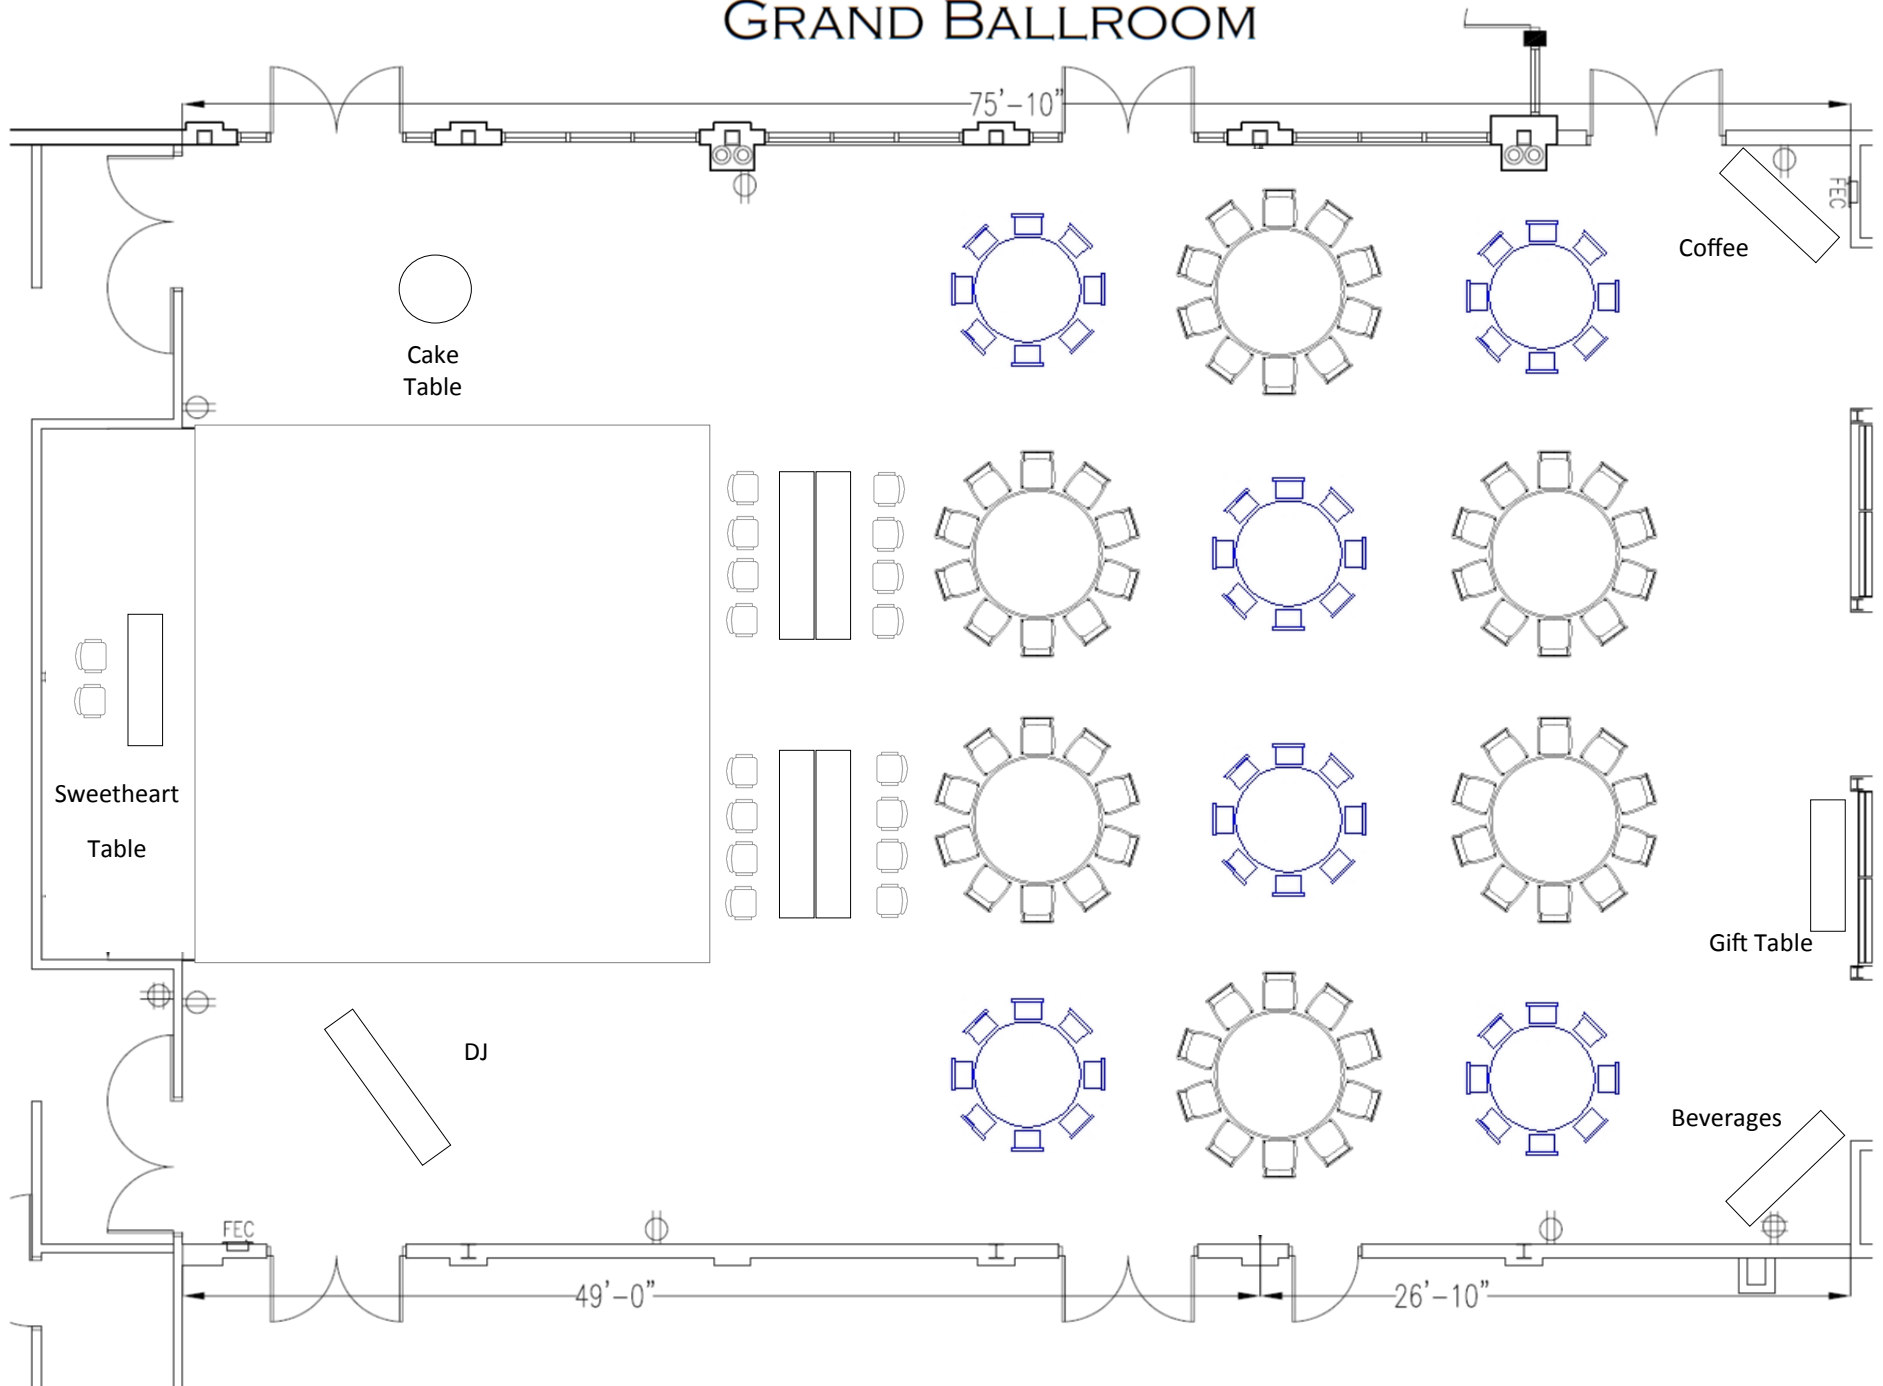

GRAND BALLROOM