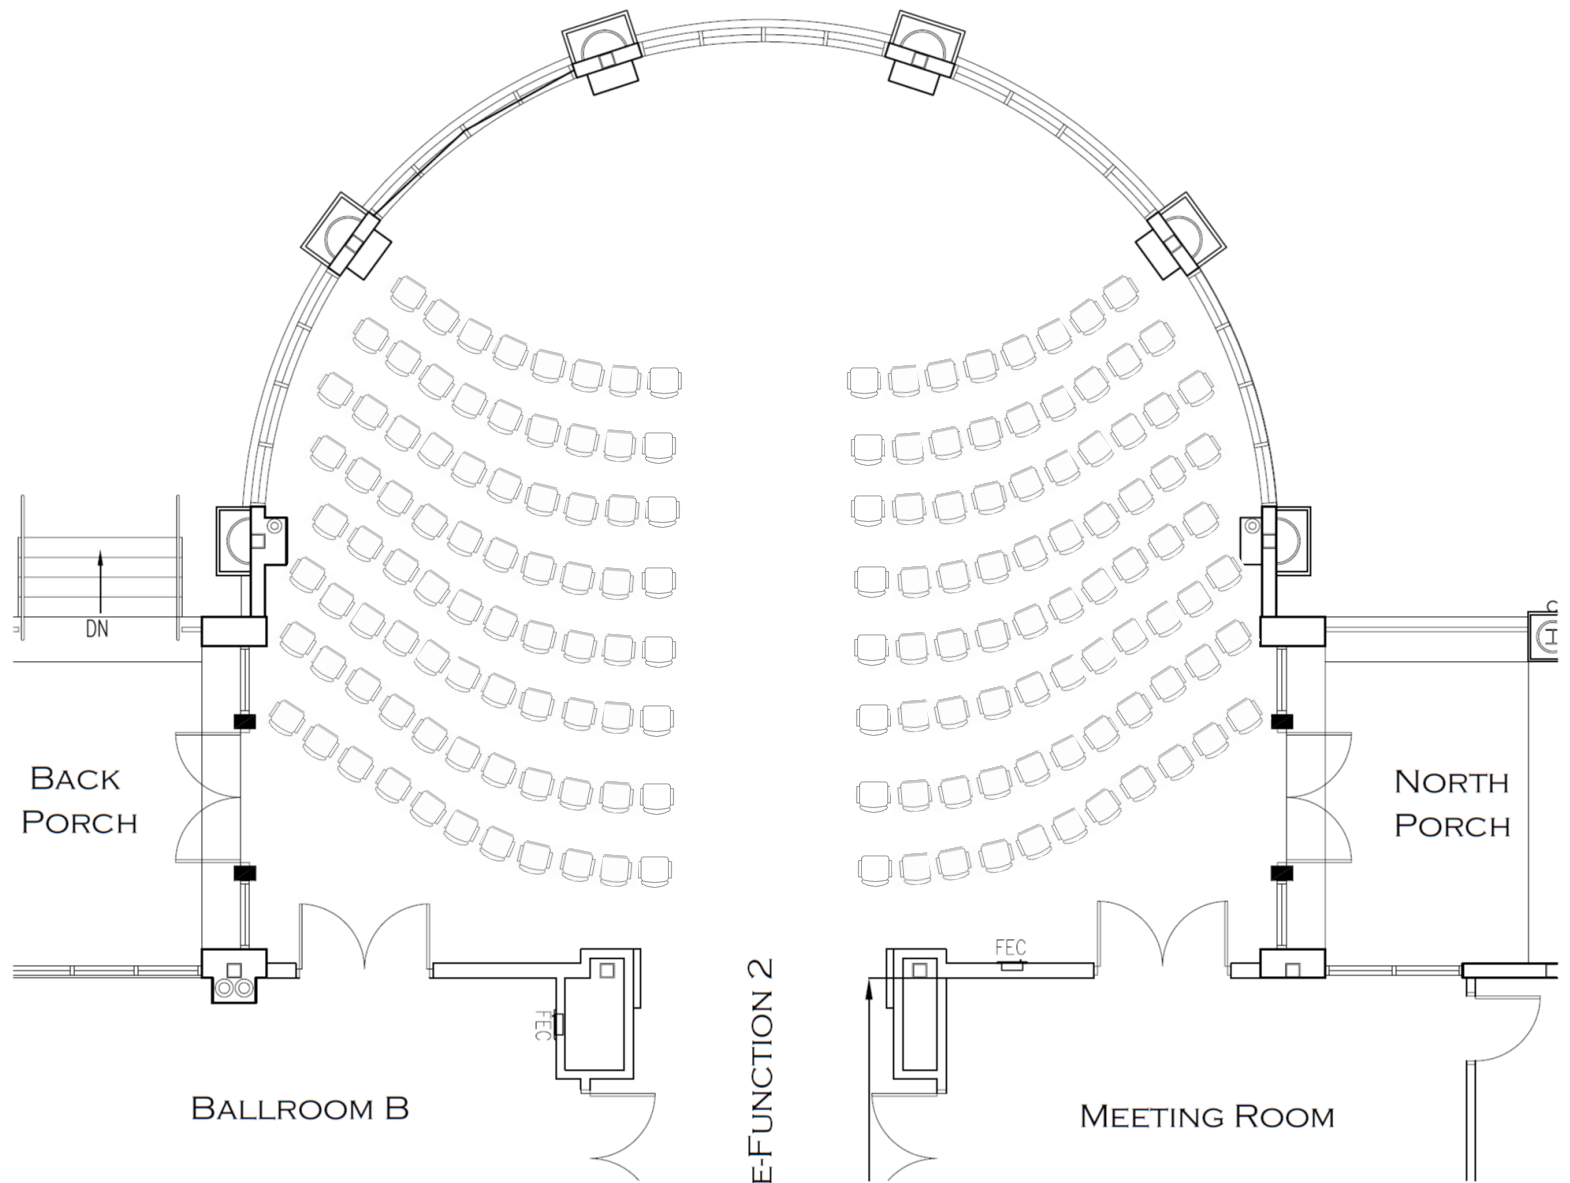

PRE-FUNCTION 2