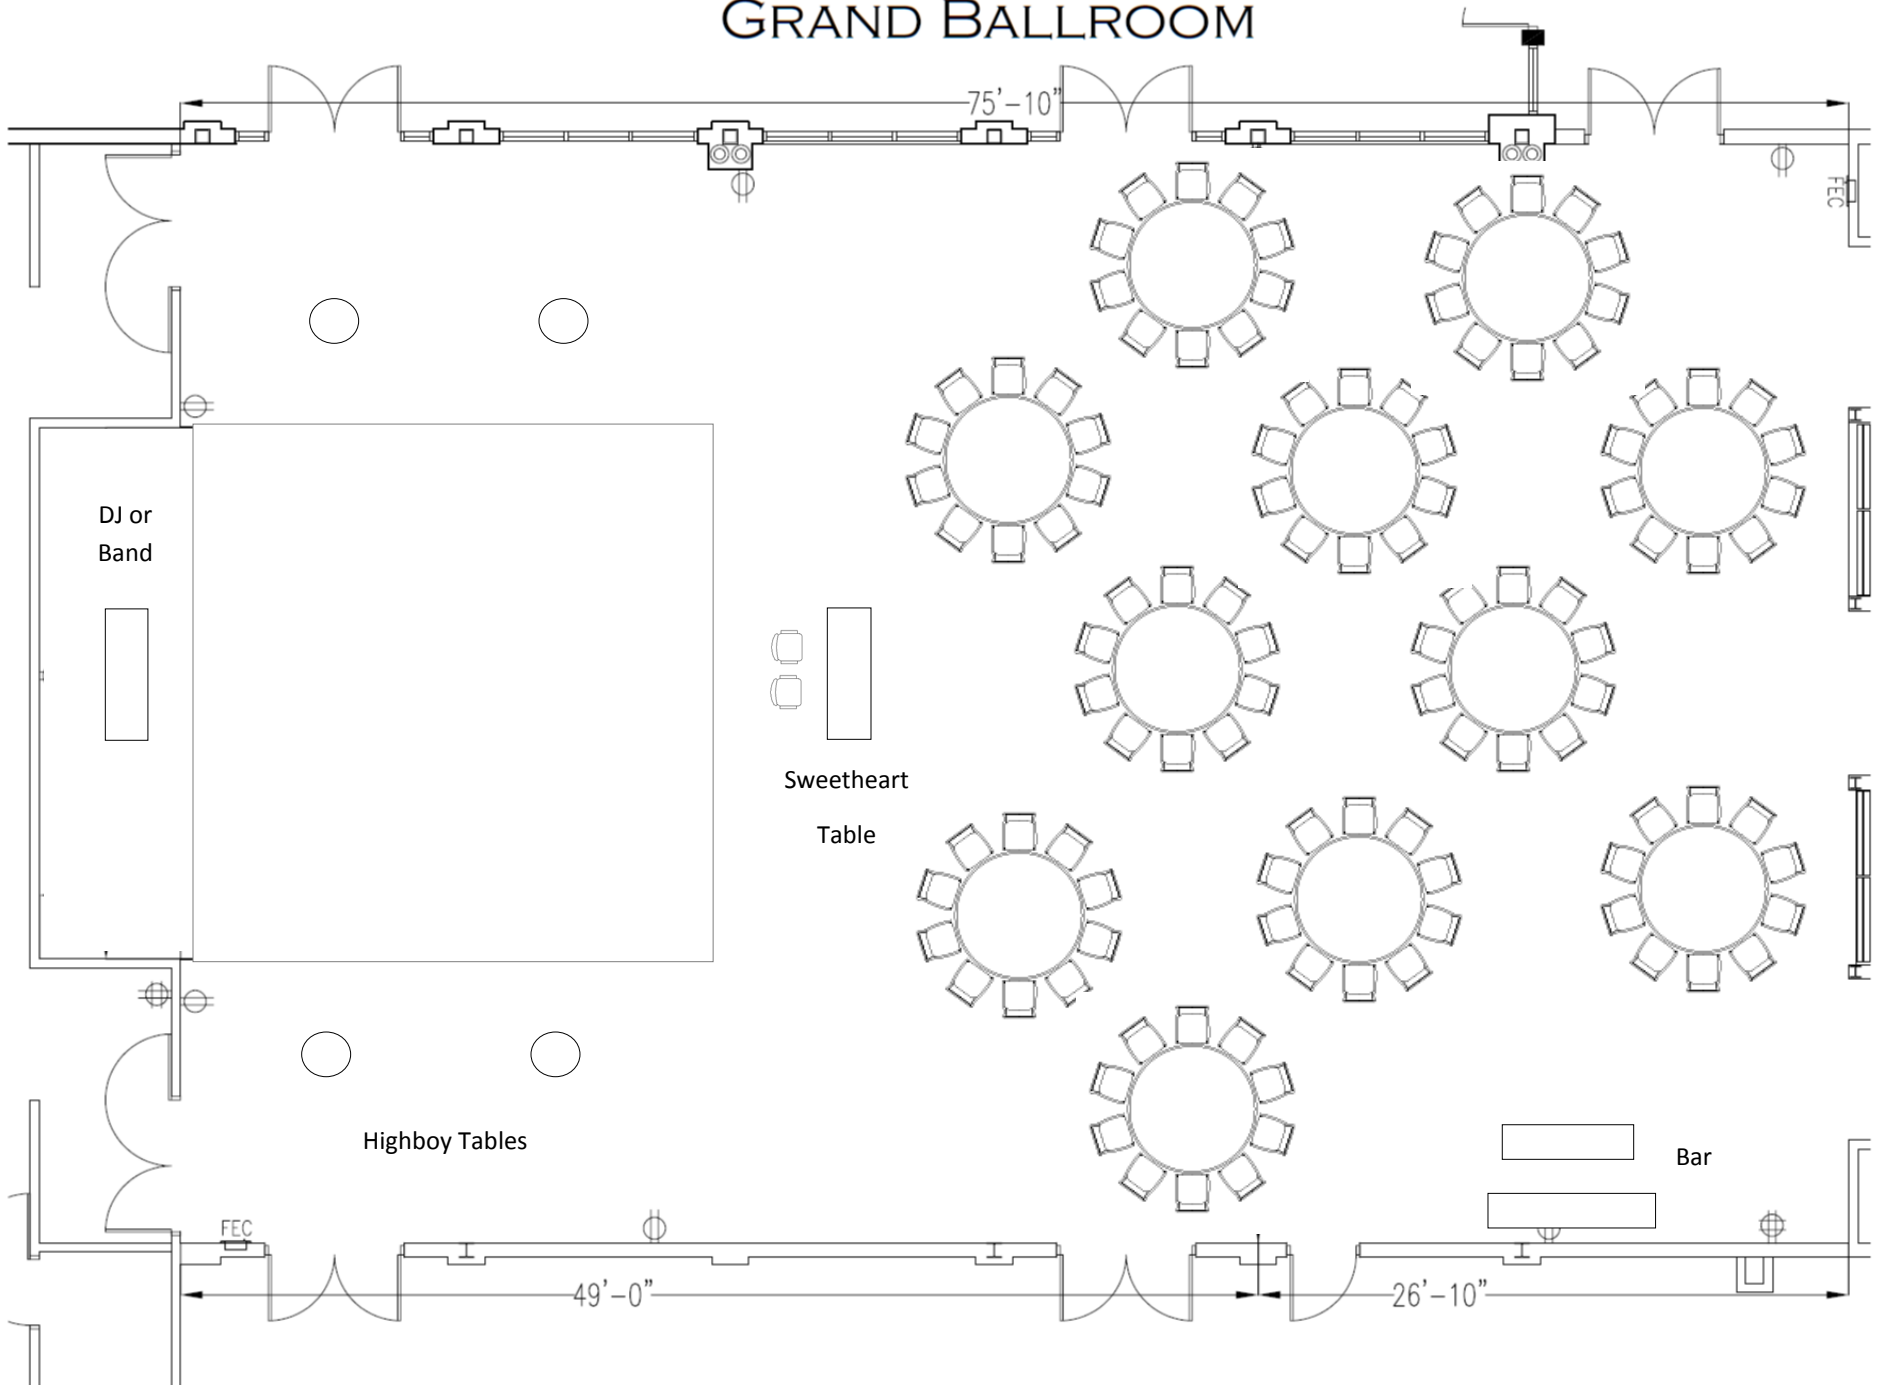

# GRAND BALLROOM

Cake Table

DJ

49'-0"

Buffet

75'-10"

26'-10"

FEC

# GRAND BALLROOM