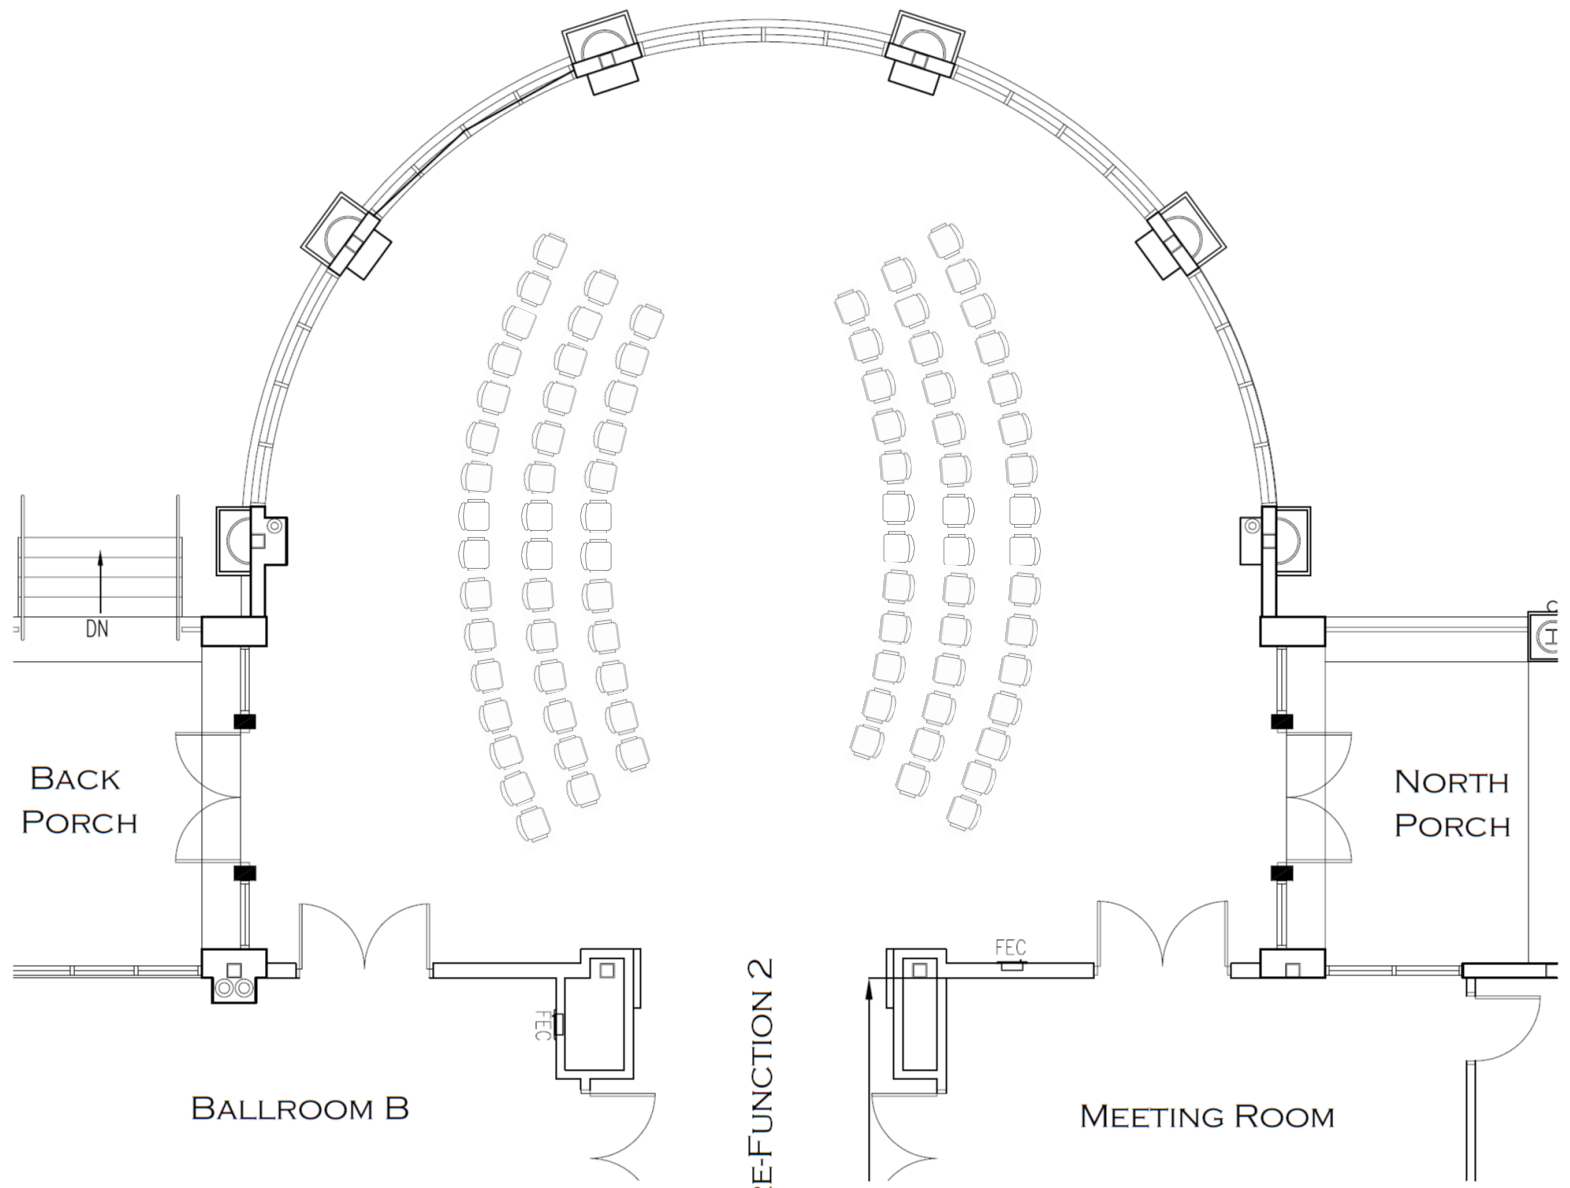

# GRAND BALLROOM

# GRAND BALLROOM

Cake Table

DJ

49'-0"

Buffet

75'-10"

26'-10"

FEC

# GRAND BALLROOM

PRE-FUNCTION 2

PRE-FUNCTION 2