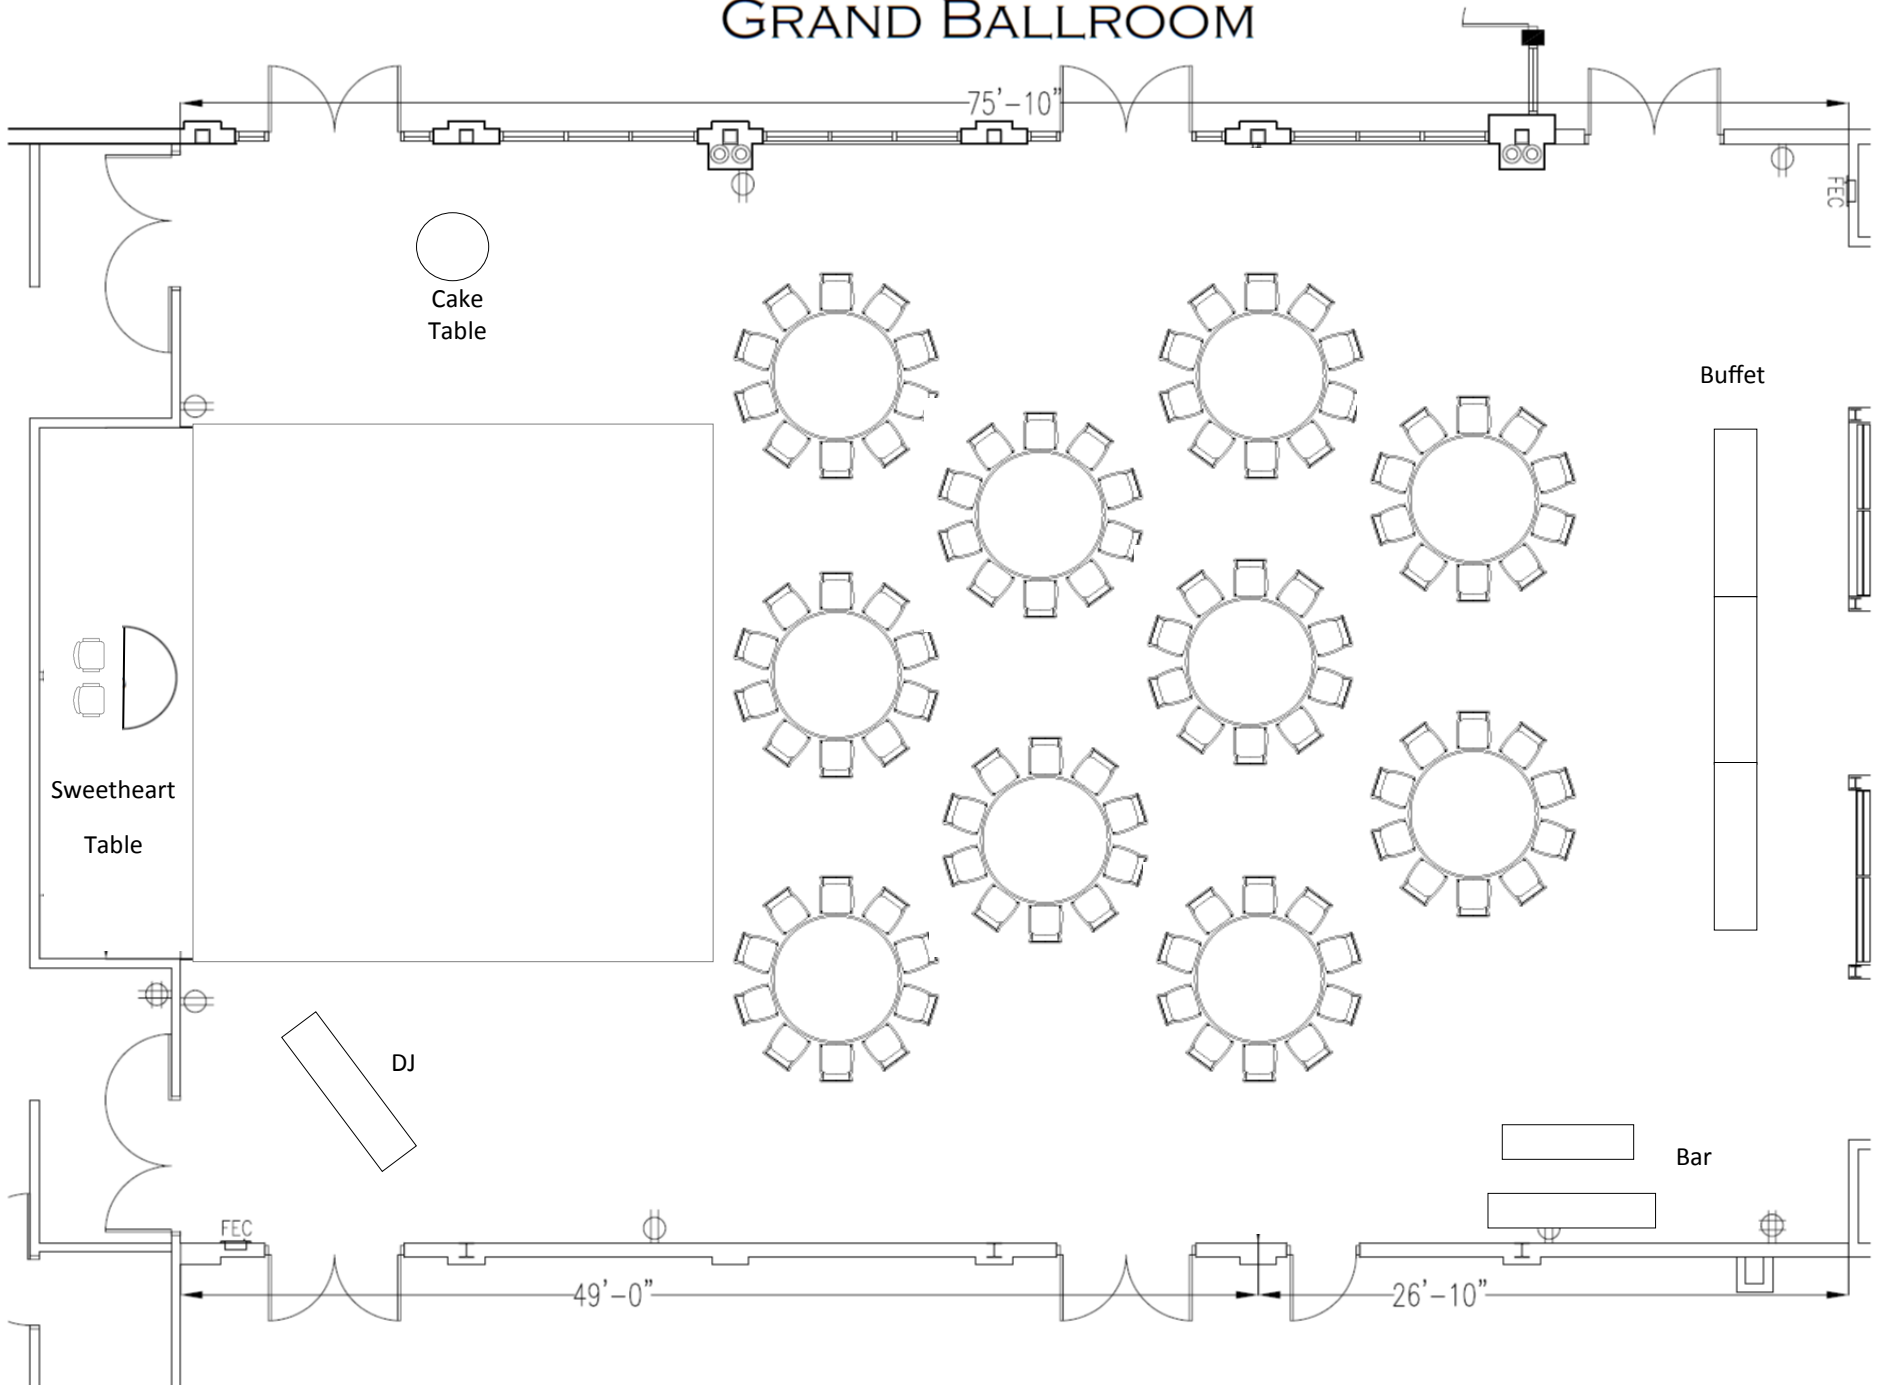

# GRAND BALLROOM

# GRAND BALLROOM

Cake Table

DJ

49'-0"

Buffet

75'-10"

26'-10"

FEC